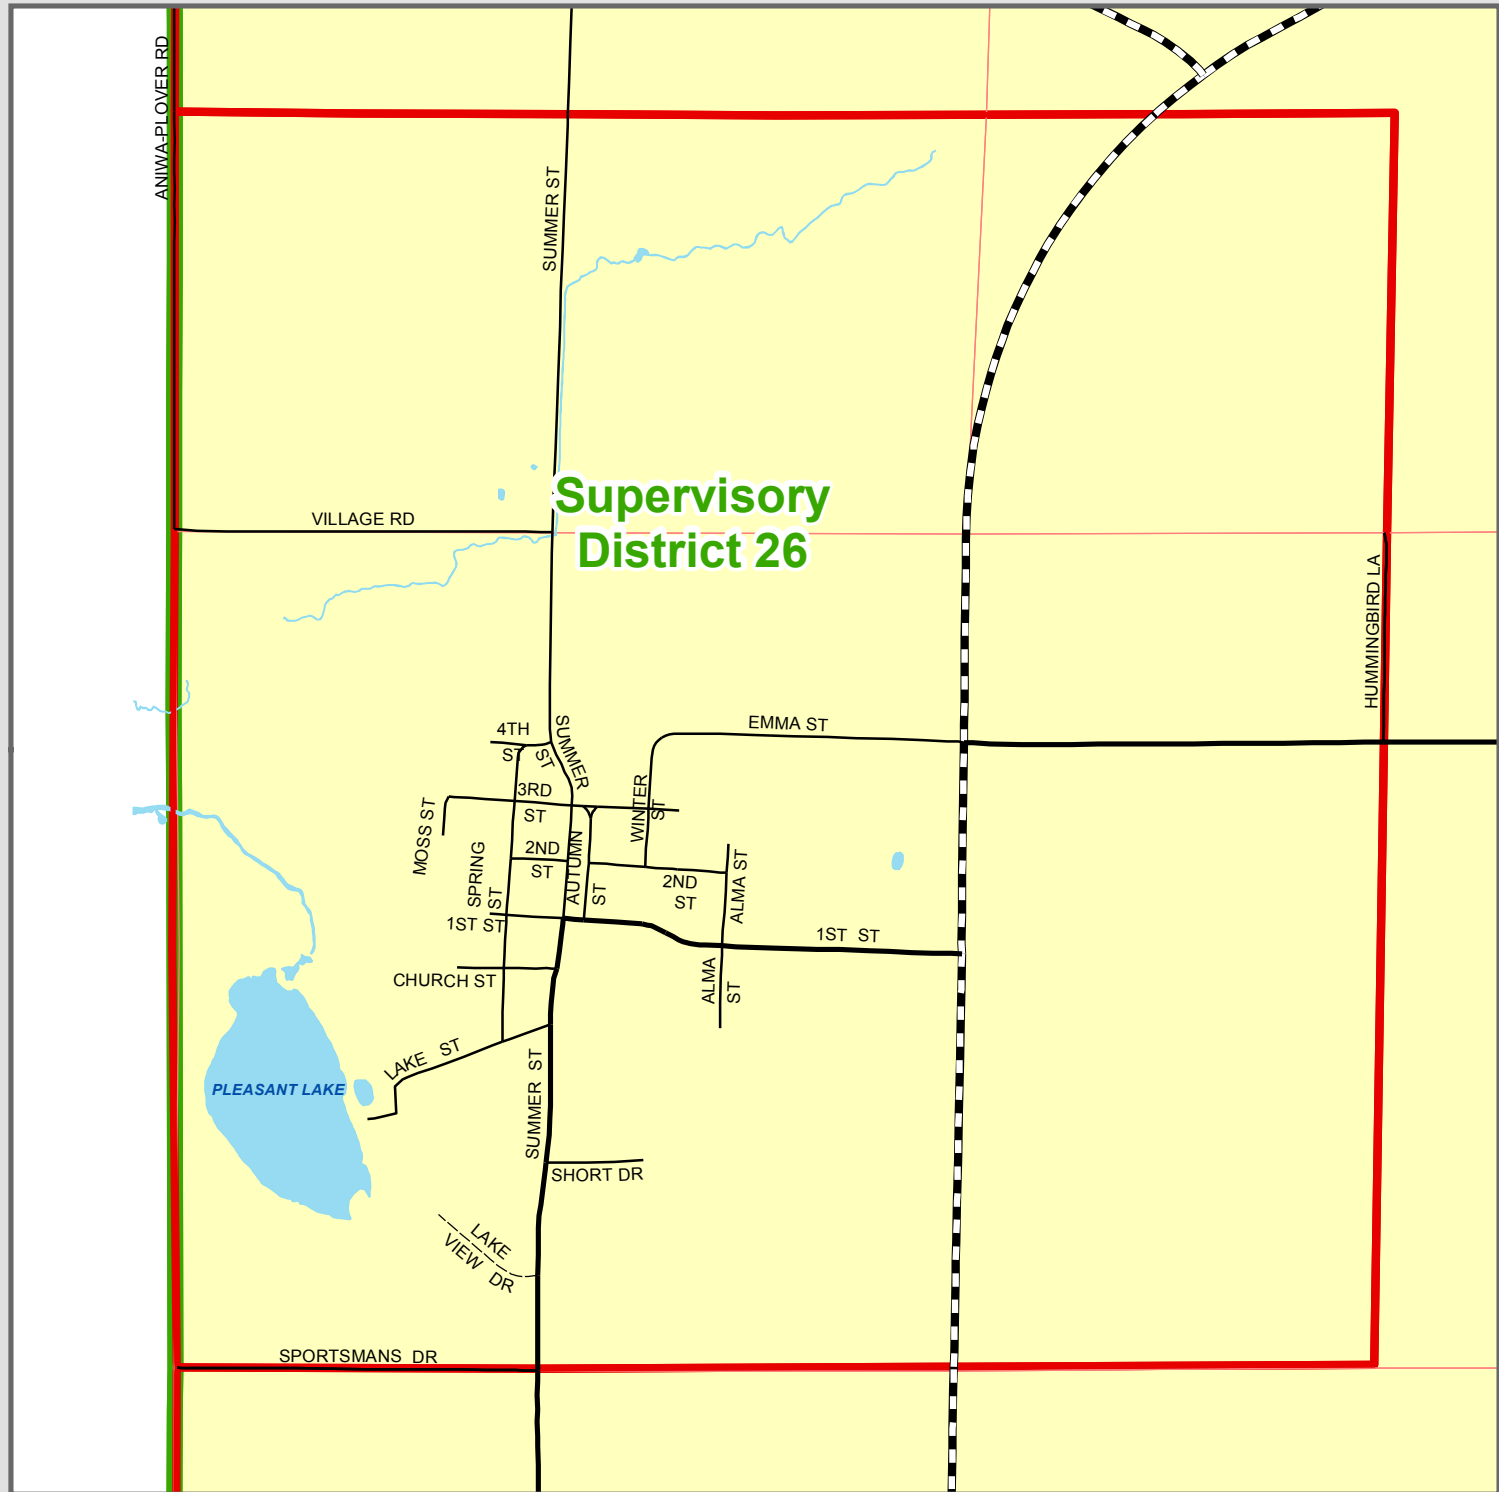

Village of Aniwa Tentative Districts/Wards 2012-2022

Supervisory District 26

 Supervisory District 26

Ward Population
Ward 1 = 260

Supervisory Districts on this map were created by the Shawano County GIS Coordinator under direction from the Shawano County Redistricting Committee and the Shawano County Board. 2011 census data and programs used to create this map were provided by the Wisconsin Legislative Technology Bureau at the direction of the Wisconsin State Legislature.